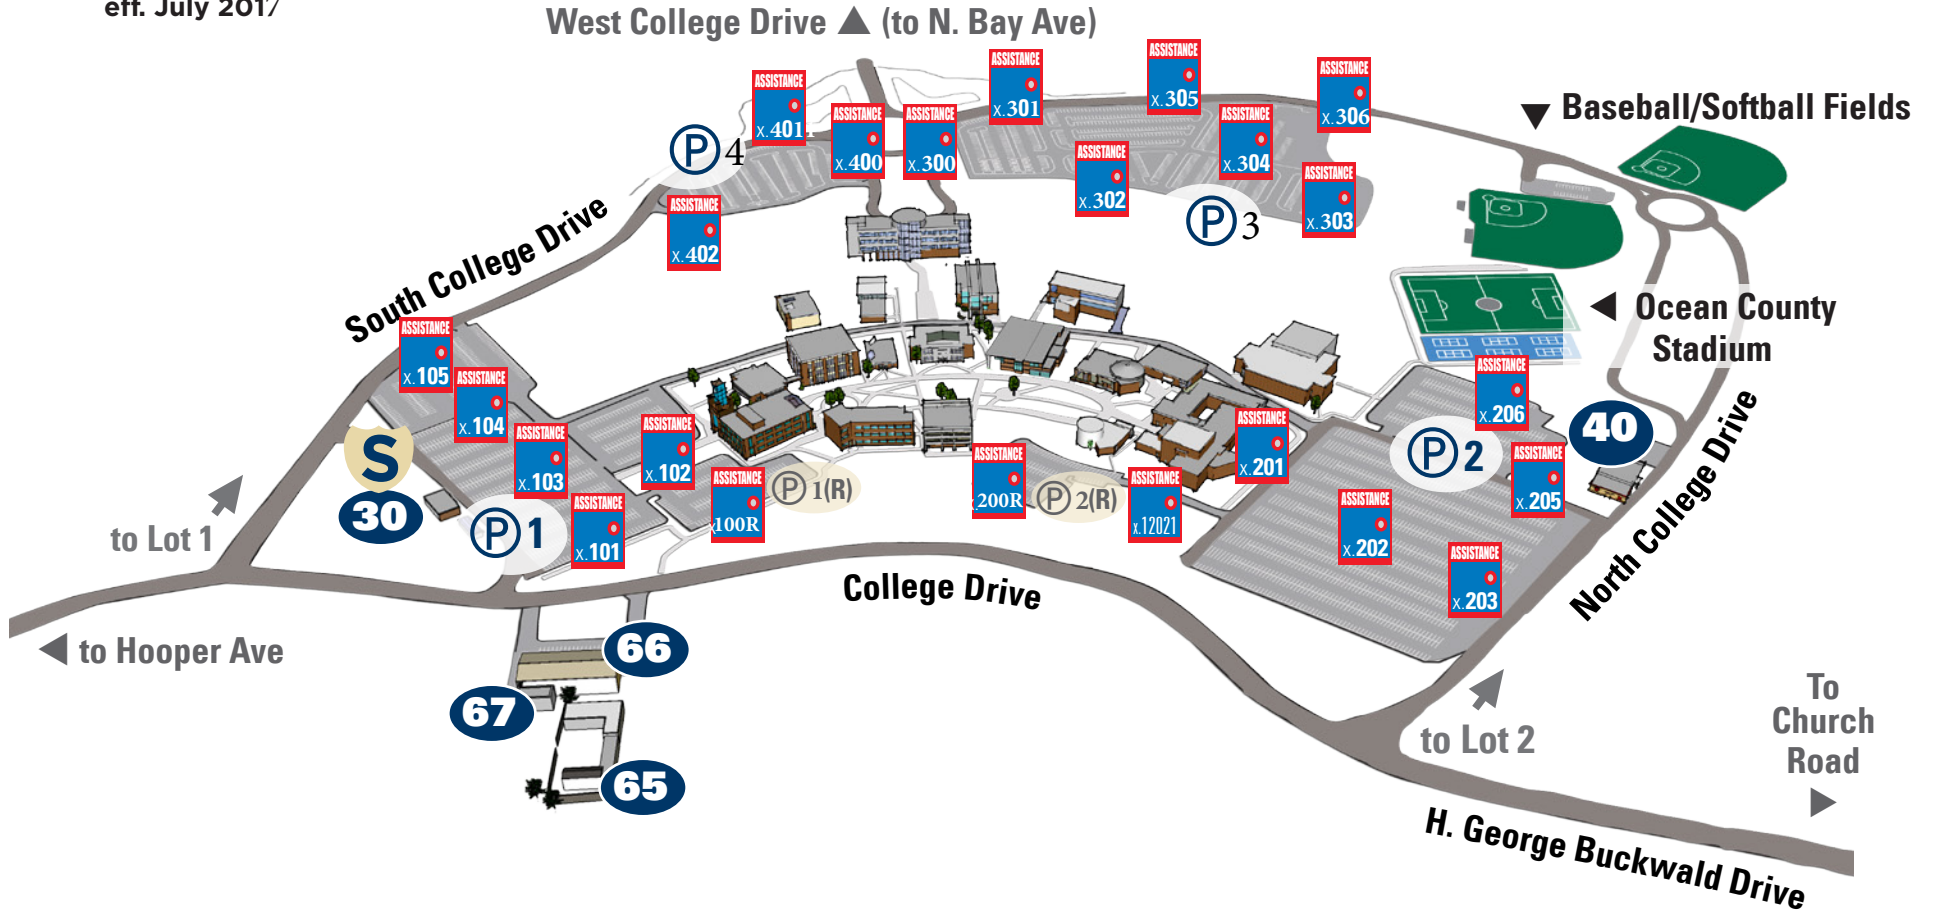

# EMERGENCY CALL BOX LOCATIONS

eff. July 2017

LOT.....	CALL BOX LOCATION .....	EXT.	LOT.....	CALL BOX LOCATION .....	EXT.	LOT.....	CALL BOX LOCATION .....	EXT.
Lot 1, East.....	By College Drive .....	101	Lot 2, West....	West Side by Service Rd .....	205	Lot 5.....	Center of Lot .....	304
Lot 1, East.....	By College Map.....	102	Lot 2, West....	West Side by Tennis Cts.....	206	Lot 5.....	South.....	301
Lot 1, East.....	Center of Lot .....	103	Lot 3.....	North side .....	100R	Lot 5.....	West.....	305
Lot 1, West....	Sidewalk By Entrance.....	104	Lot 4.....	Inside Lot.....	200R	Lot 5.....	North / West.....	306
Lot 1, West....	Middle Of Lot .....	105	Lot 4.....	Gate Call Box .....	12021	Lot 6.....	South side of Loop Rd.....	400
Lot 2, East.....	By College Map.....	201	Lot 5.....	North side of Loop Rd .....	300	Lot 6.....	South / East Main Rd .....	402
Lot 2, East.....	Center of Lot .....	202	Lot 5.....	East .....	302	Lot 6.....	North / West.....	401
Lot 2, East.....	By the Soccer Field .....	203	Lot 5.....	North / East.....	303			